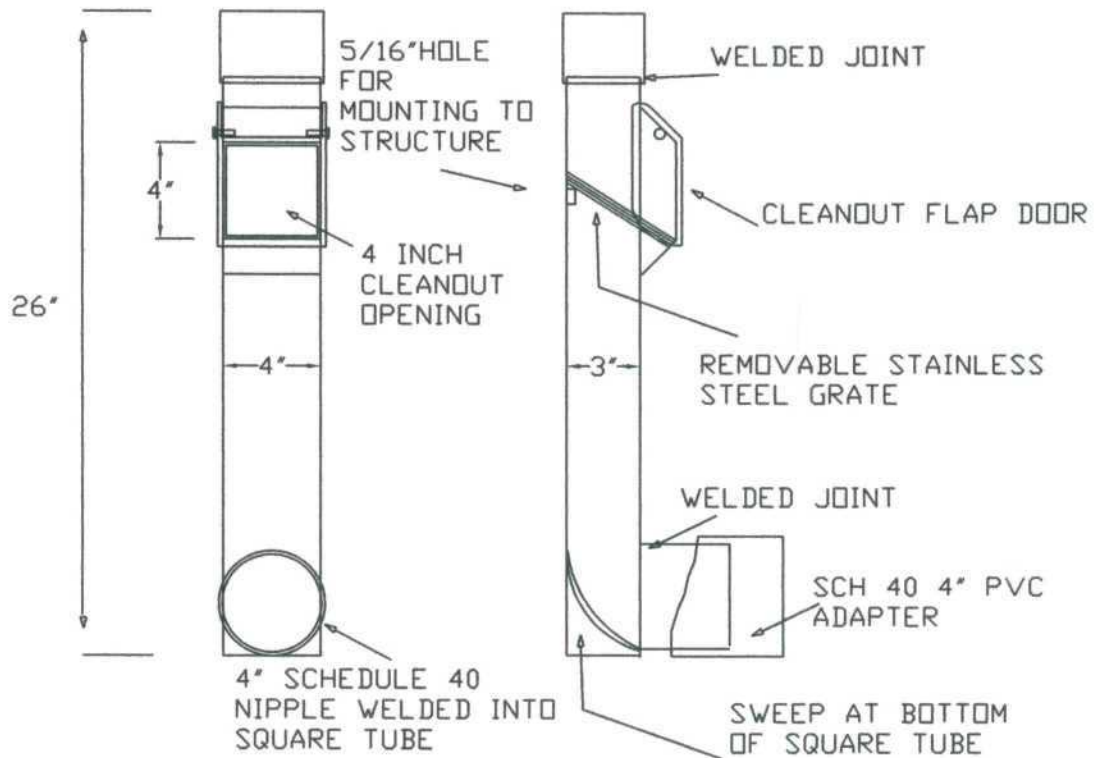

MODEL# 34-26-DT

NOTES:

1. ALL MATERIAL EXCEPT PVC BOOT IS 304 STAINLESS STEEL

2. STEEL IS POWDER COATED IN STANDARD COLORS PER CUSTOMER'S CHOICE.

NOT TO SCALE

FABRICATED 3"x4" DOWNSPOUT ADAPTOR

MADE IN U.S.A.