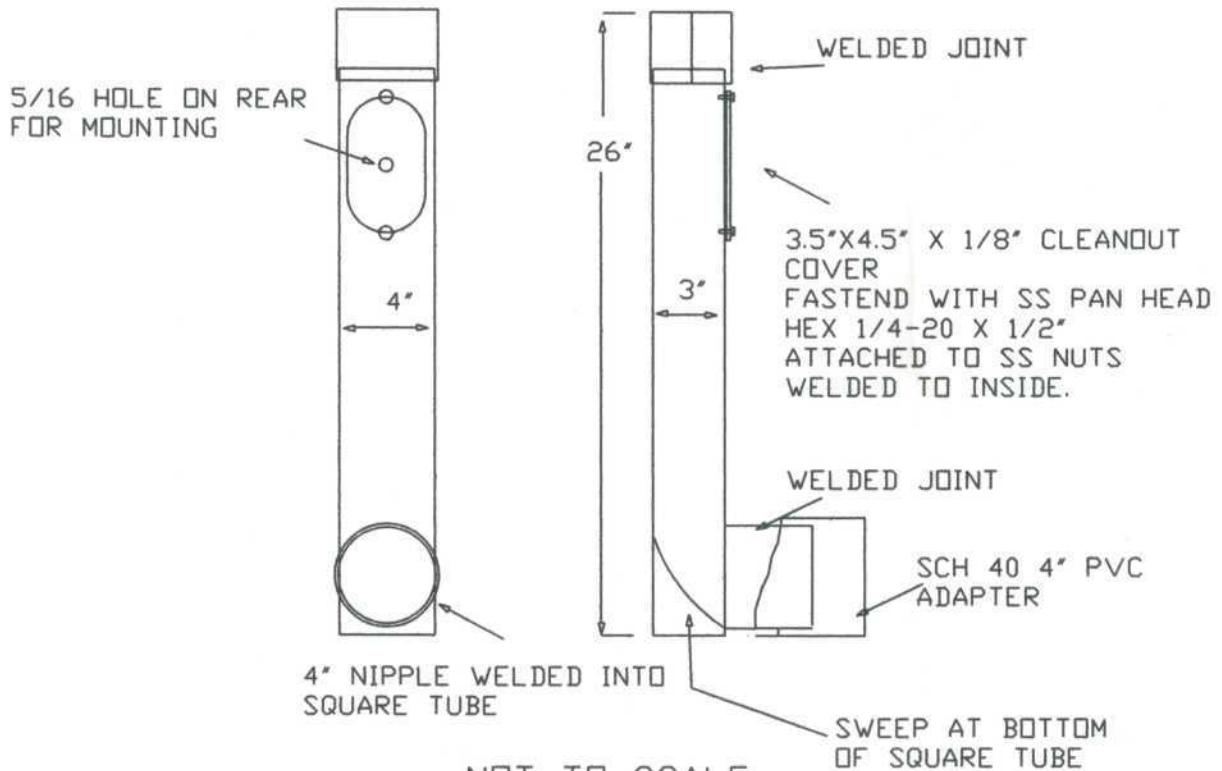

MODEL# 34-26-S

NOTES:

1. ALL MATERIAL EXCEPT PVC BOOT IS STEEL IS 304 STAINLESS STEEL

2. STEEL IS POWDER COATED IN STANDARD COLORS PER CUSTOMERS CHOICE

NOT TO SCALE

FABRICATED 3"-4"-26" DOWNSPOUT ADAPTOR

MADE IN U.S.A.