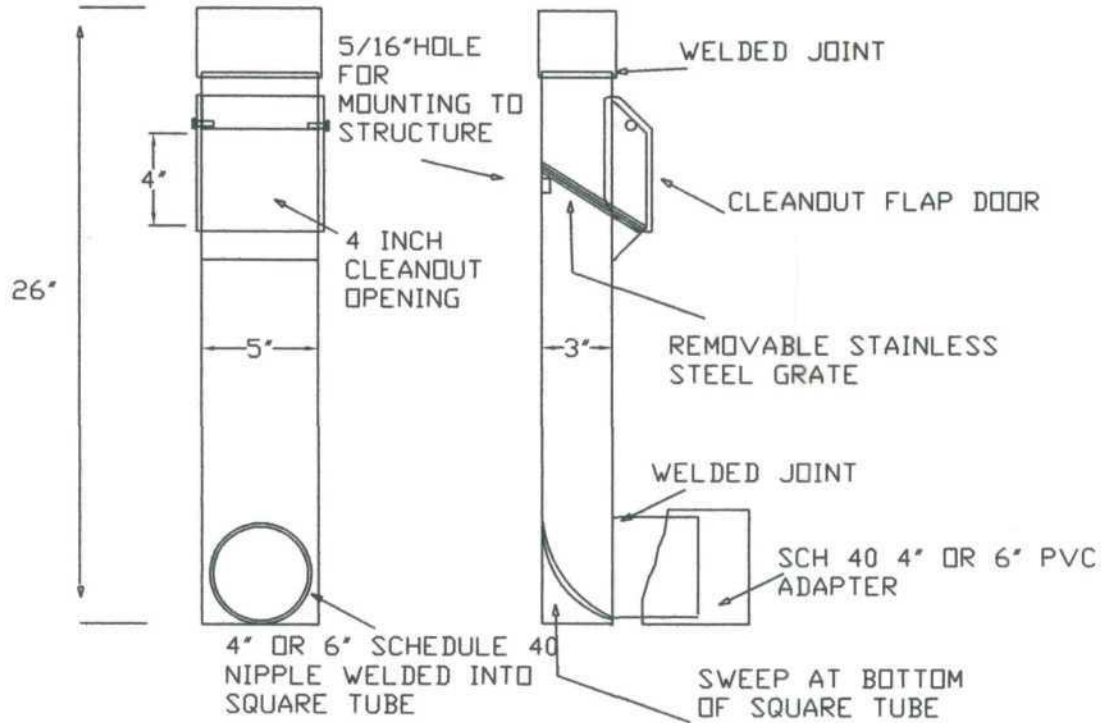

MODEL# 35-26-DT

NOTES:

1. ALL MATERIAL EXCEPT PVC BOOT IS 304 STAINLESS STEEL
2. STEEL IS POWDER COATED IN STANDARD COLORS PER CUSTOMER'S CHOICE.

NOT TO SCALE

FABRICATED 3"x5" DOWNSPOUT ADAPTOR

MADE IN U.S.A.