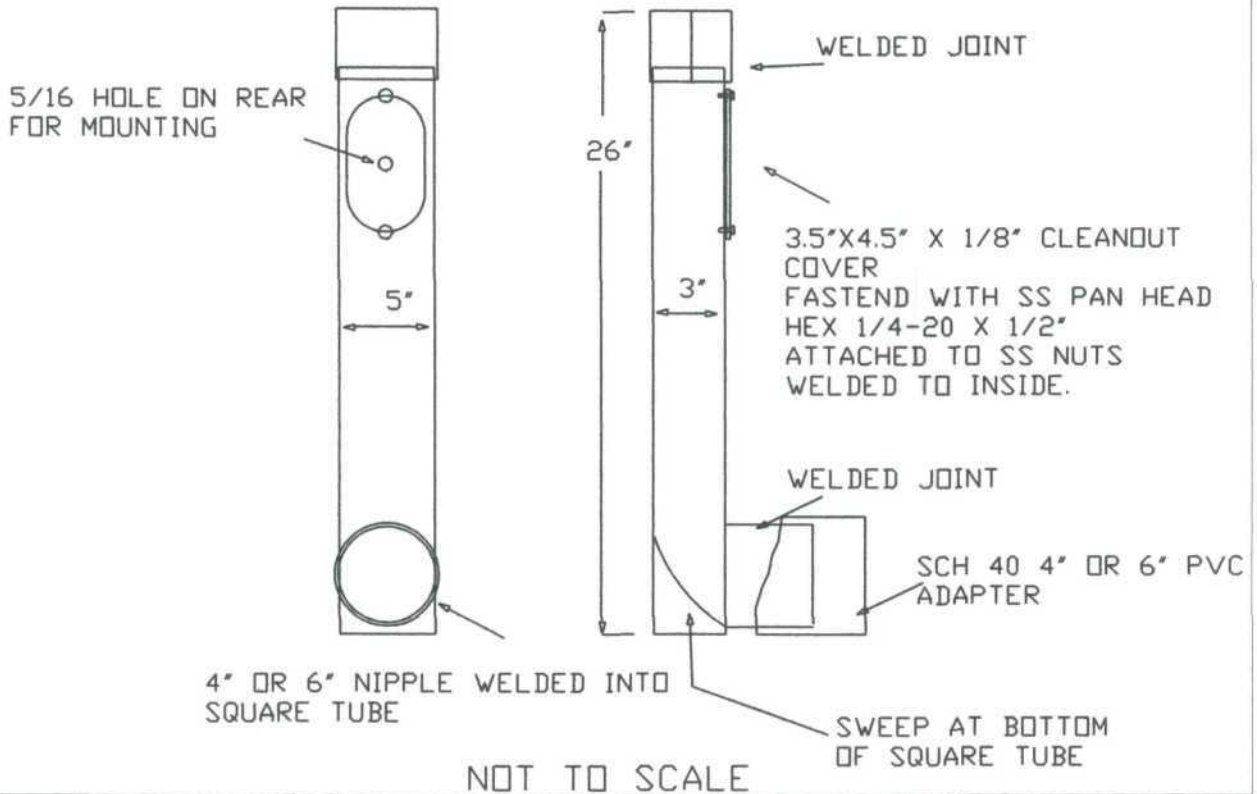

MODEL# 35-26-S

NOTES:

1. ALL MATERIAL EXCEPT PVC BOOT IS STEEL IS 304 STAINLESS STEEL

2. STEEL IS POWDER COATED IN STANDARD COLORS PER CUSTOMERS CHOICE

NOT TO SCALE

FABRICATED 3"-5"-26" DOWNSPOUT ADAPTOR

MADE IN U.S.A.