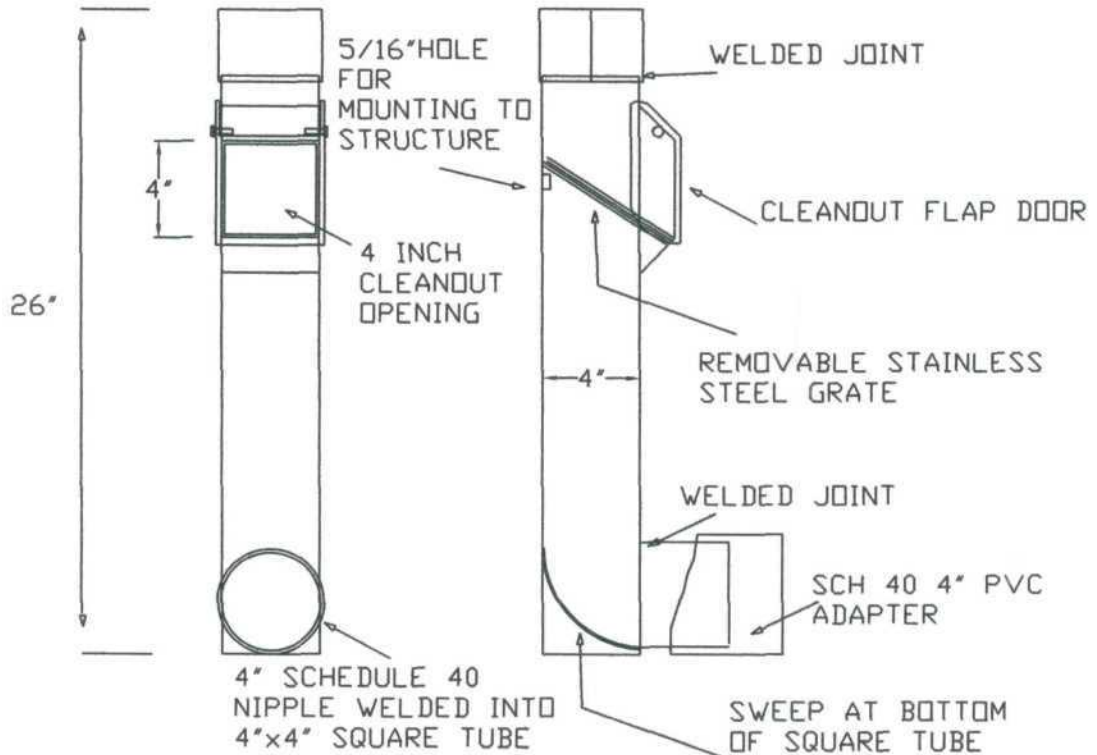

MODEL# 44-26-DT

NOTES:

1. ALL MATERIAL EXCEPT PVC BOOT IS 304 STAINLESS STEEL
2. STEEL IS POWDER COATED IN STANDARD COLORS PER CUSTOMER'S CHOICE.

NOT TO SCALE

FABRICATED 4"x4" DOWNSPOUT ADAPTOR

MADE IN U.S.A.