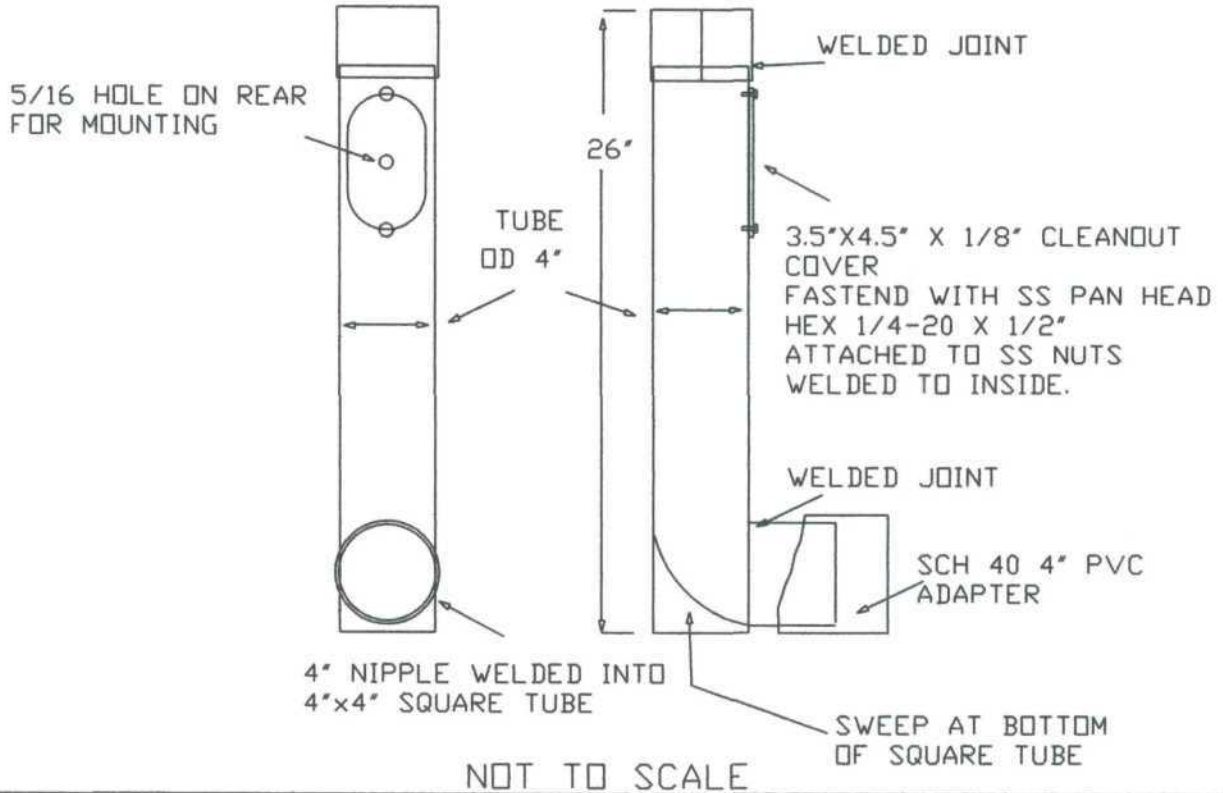

MODEL# 44-26-S

NOTES:

1. ALL MATERIAL EXCEPT PVC BOOT IS STEEL IS 304 STAINLESS STEEL

2. STEEL IS POWDER COATED IN STANDARD COLORS PER CUSTOMERS CHOICE

FABRICATED 4"-4"-26" DOWNSPOUT ADAPTOR

MADE IN U.S.A.