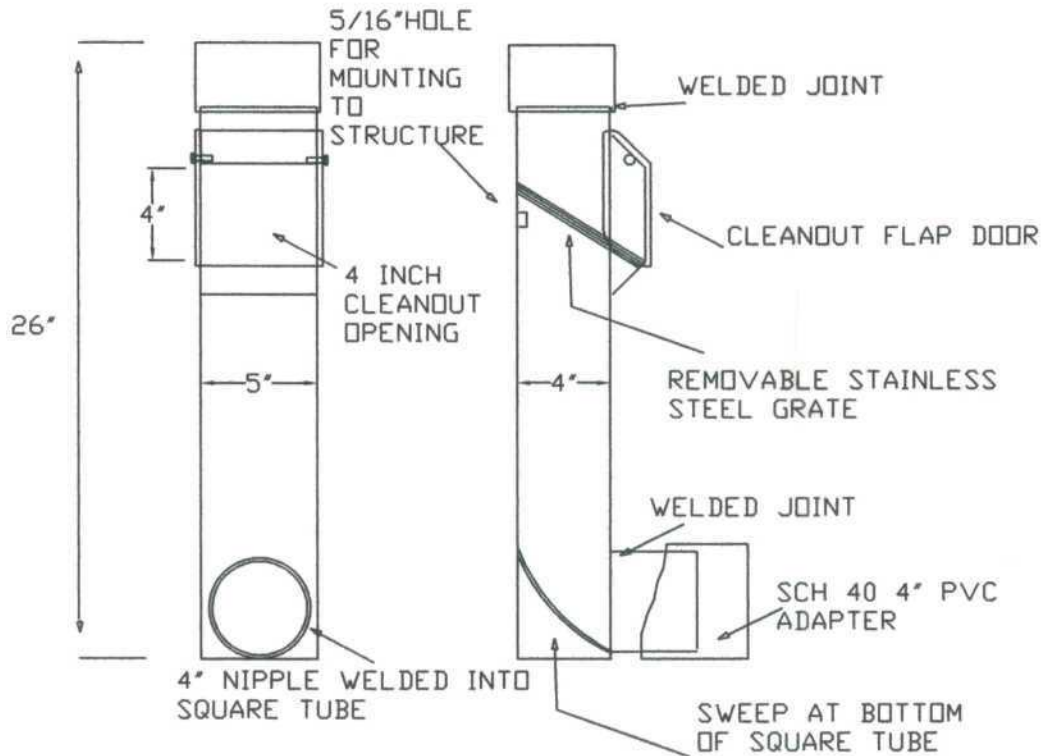

MODEL# 45-26-DT

NOTES:

1. ALL MATERIAL EXCEPT PVC BOOT IS 304 STAINLESS STEEL
2. STEEL IS POWDER COATED IN STANDARD COLORS PER CUSTOMER'S CHOICE.

NOT TO SCALE

FABRICATED 4"x5" DOWNSPOUT ADAPTOR

MADE IN U.S.A.