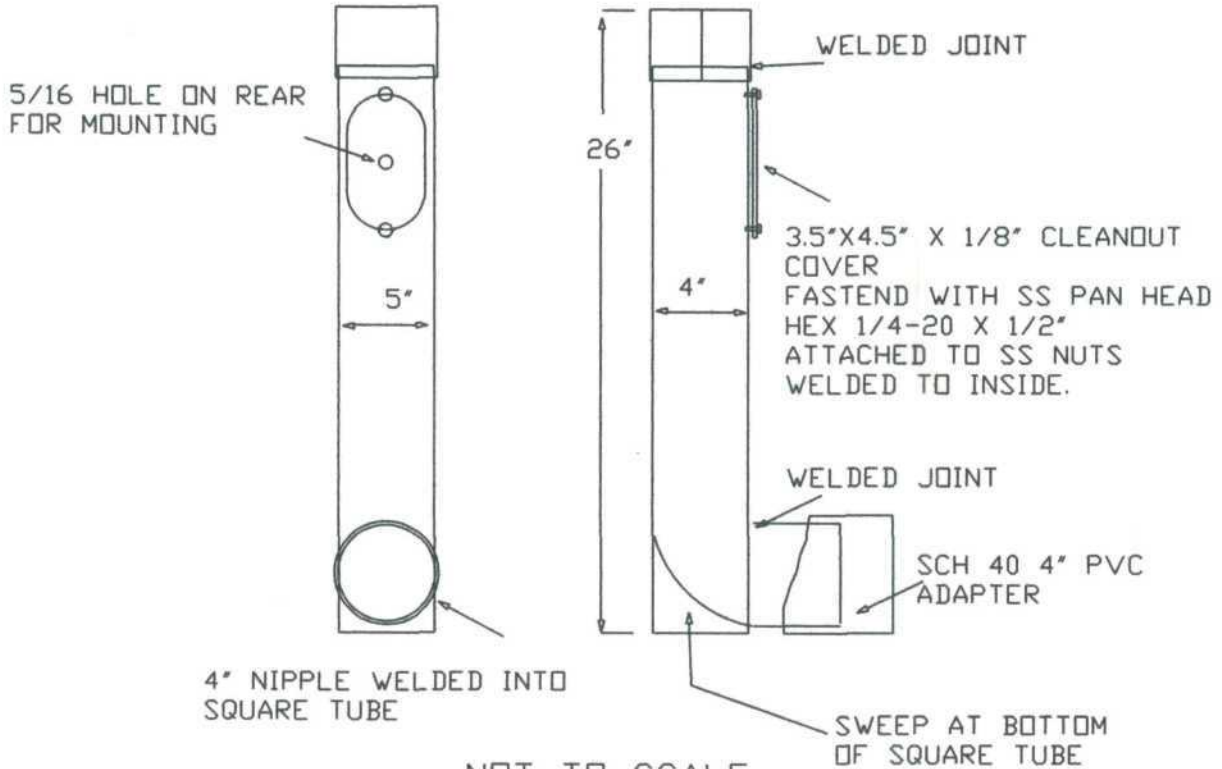

MODEL# 45-26-S

NOTES:

1. ALL MATERIAL EXCEPT
PVC BOOT IS STEEL IS 304
STAINLESS STEEL

2. STEEL IS POWDER COATED
IN STANDARD COLORS PER
CUSTOMERS CHOICE

FABRICATED 4"-5"-26" DOWNSPOUT ADAPTOR

MADE IN U.S.A.