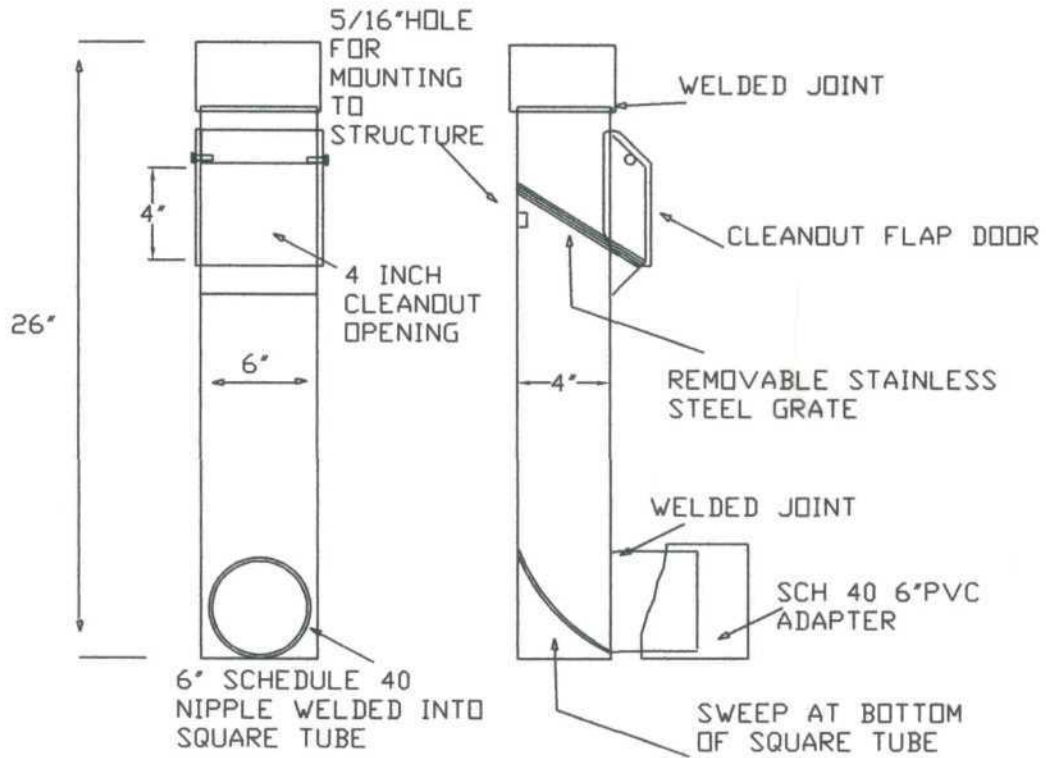

MODEL# 46-26-DT

NOTES:

1. ALL MATERIAL EXCEPT PVC BOOT IS 304 STAINLESS STEEL
2. STEEL IS POWDER COATED IN STANDARD COLORS PER CUSTOMER'S CHOICE.

NOT TO SCALE

FABRICATED 4"x6" DOWNSPOUT ADAPTOR

MADE IN U.S.A.