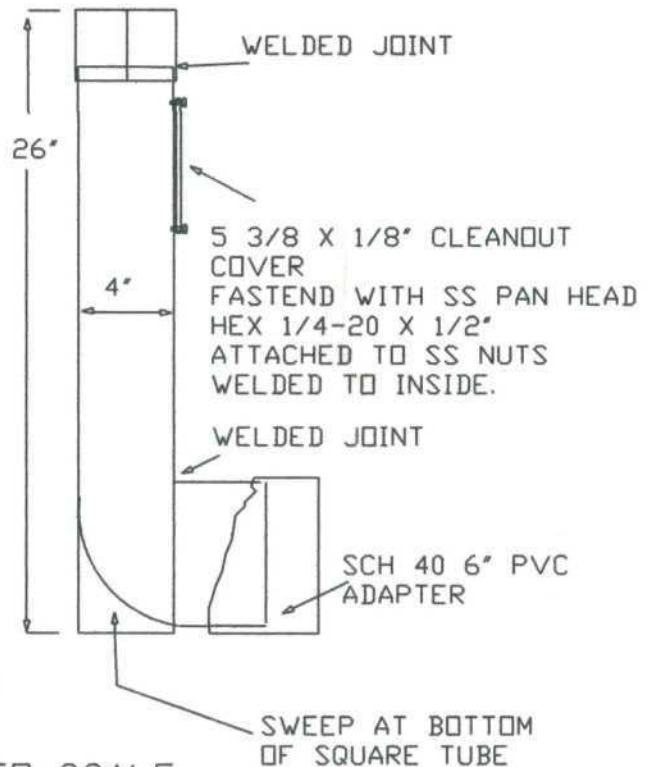

MODEL# 46-26-S COLLAR ID

NOTES:

1. ALL MATERIAL EXCEPT PVC BOOT IS STEEL IS 304 STAINLESS STEEL

2. STEEL IS POWDER COATED IN STANDARD COLORS PER CUSTOMERS CHOICE

6" NIPPLE WELDED INTO SQUARE TUBE

NOT TO SCALE

FABRICATED 4"-6"-26" DOWNSPOUT ADAPTOR

MADE IN U.S.A.

PATENT PENDING

7907 COMMERCE DR
DENVER, NC 28037
TOLL FREE 877-489-0911
WWW.PIEDMONTPIPE.COM

DATE: SEPTEMBER 08 2009
SHEET 1 OF 1
DRAWN: LH CHECKED: LB