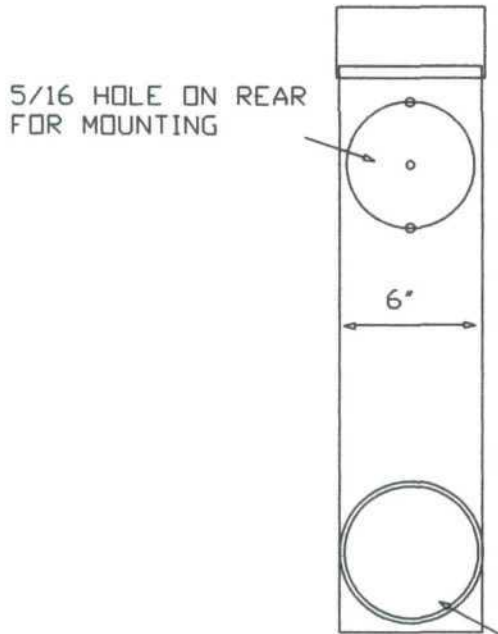

MODEL# 46-26-S COLLAR ID

NOTES:

1. ALL MATERIAL EXCEPT PVC BOOT IS STEEL IS 304 STAINLESS STEEL

2. STEEL IS POWDER COATED IN STANDARD COLORS PER CUSTOMERS CHOICE

6" NIPPLE WELDED INTO SQUARE TUBE

NOT TO SCALE

FABRICATED 4"-6"-26" DOWNSPOUT ADAPTOR

MADE IN U.S.A.

PATENT PENDING

7907 COMMERCE DR
DENVER, NC 28037
TOLL FREE 877-489-0911
WWW.PIEDMONTPIPE.COM

DATE: SEPTEMBER 08 2009
SHEET 1 OF 1
DRAWN: LH CHECKED: LB