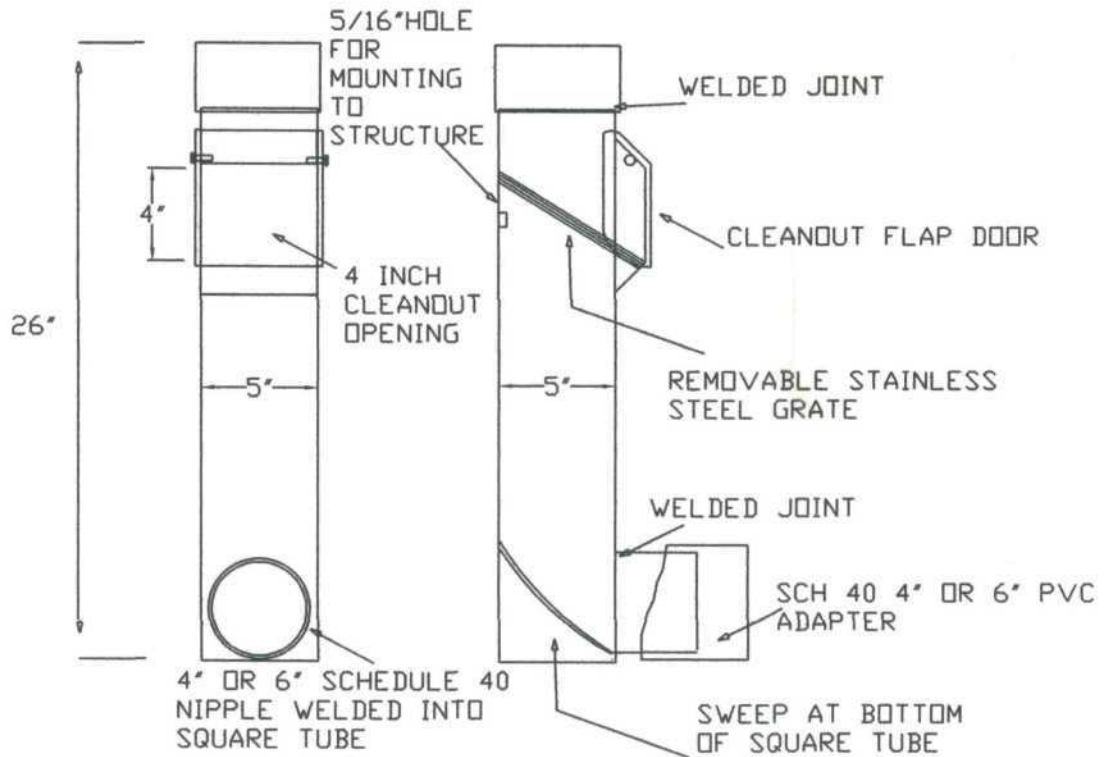

MODEL# 55-26-DT

NOTES:

1. ALL MATERIAL EXCEPT PVC BOOT IS 304 STAINLESS STEEL
2. STEEL IS POWDER COATED IN STANDARD COLORS PER CUSTOMER'S CHOICE.

NOT TO SCALE

FABRICATED 5"x5" DOWNSPOUT ADAPTOR

MADE IN U.S.A.

PATENT PENDING

7907 COMMERCE DR
DENVER, NC 28037
TOLL FREE 877-489-0911
WWW.PIEDMONTPIPE.COM

DATE: SEPTEMBER 02 2009
SHEET 1 OF 1
DRAWN: LH CHECKED: LB