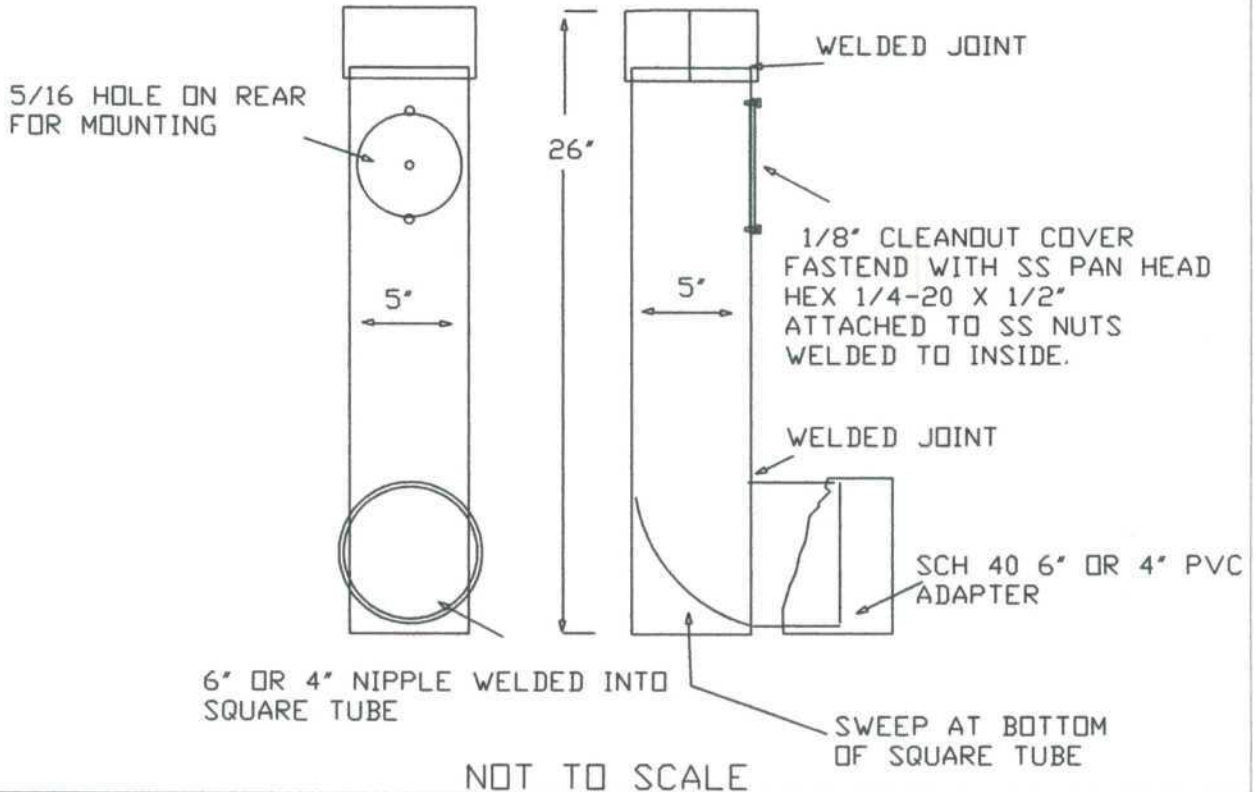

MODEL# 55-26-S COLLAR ID

NOTES:

1. ALL MATERIAL EXCEPT
PVC BOOT IS STEEL IS 304
STAINLESS STEEL

2. STEEL IS POWDER COATED
IN STANDARD COLORS PER
CUSTOMERS CHOICE

FABRICATED 5"-5"-26" DOWNSPOUT ADAPTOR

MADE IN U.S.A.

PATENT PENDING

7907 COMMERCE DR
DENVER, NC 28037
TOLL FREE 877-489-0911
WWW.PIEDMONTPIPE.COM

DATE: SEPTEMBER 08 2009
SHEET 1 OF 1
DRAWN: LH CHECKED: LB