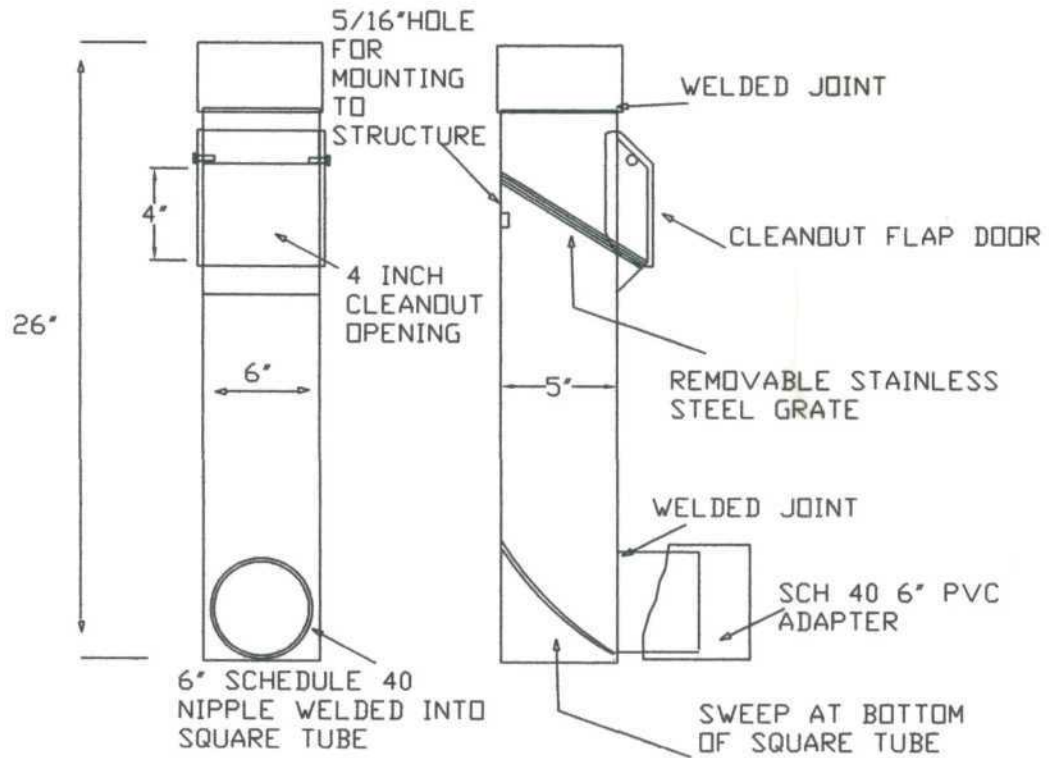

MODEL # 56-26-DT

NOTES:

1. ALL MATERIAL EXCEPT PVC BOOT IS 304 STAINLESS STEEL
2. STEEL IS POWDER COATED IN STANDARD COLORS PER CUSTOMER'S CHOICE.

NOT TO SCALE

FABRICATED 5"x6" DOWNSPOUT ADAPTOR

MADE IN U.S.A.