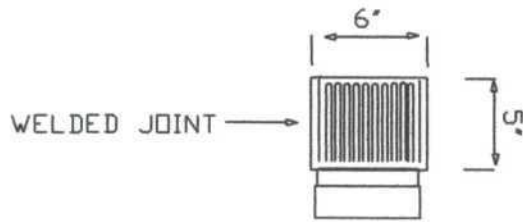

MODEL # 56-26-DT

NOTES:

1. ALL MATERIAL EXCEPT PVC BOOT IS 304 STAINLESS STEEL
2. STEEL IS POWDER COATED IN STANDARD COLORS PER CUSTOMER'S CHOICE.

NOT TO SCALE

FABRICATED 5"x6" DOWNSPOUT ADAPTOR

MADE IN U.S.A.