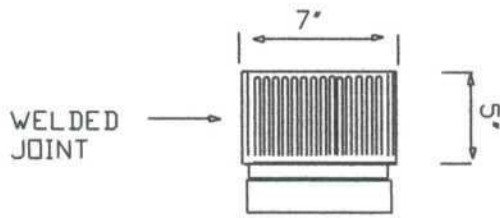

MODEL# 57-26-DT

NOTES:

1. ALL MATERIAL EXCEPT PVC BOOT IS 304 STAINLESS STEEL
2. STEEL IS POWDER COATED IN STANDARD COLORS PER CUSTOMER'S CHOICE.

NOT TO SCALE

FABRICATED 5"x7" DOWNSPOUT ADAPTOR

MADE IN U.S.A.