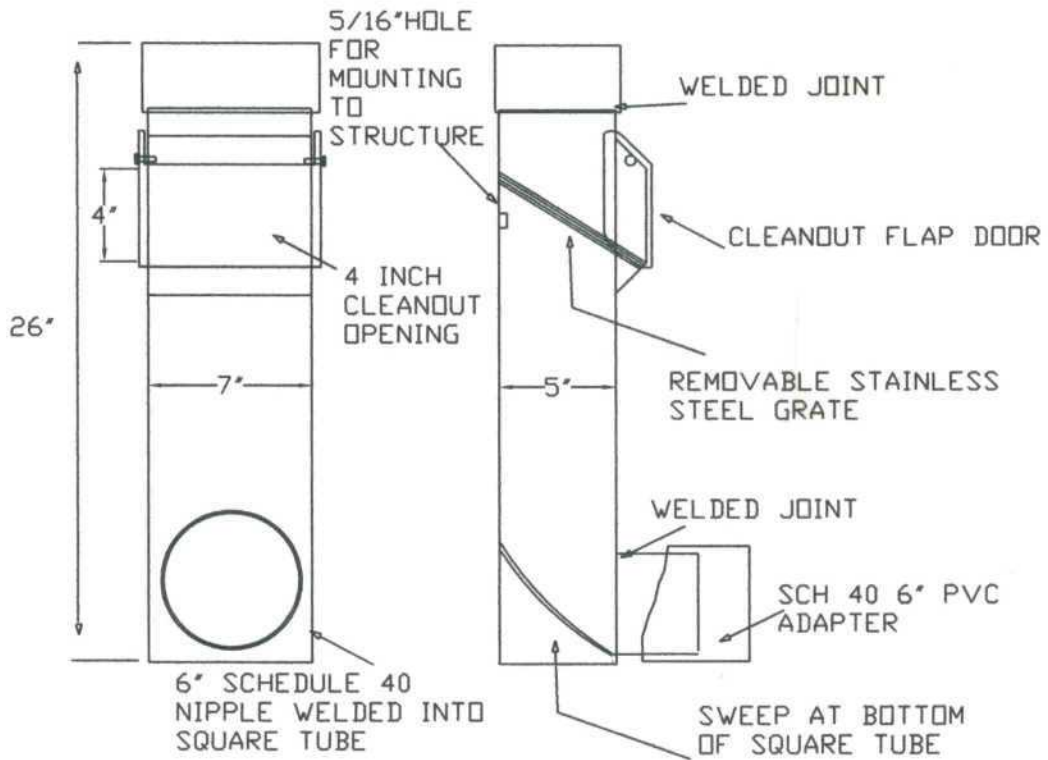

MODEL# 57-26-DT

NOTES:

1. ALL MATERIAL EXCEPT PVC BOOT IS 304 STAINLESS STEEL
2. STEEL IS POWDER COATED IN STANDARD COLORS PER CUSTOMER'S CHOICE.

NOT TO SCALE

FABRICATED 5"x7" DOWNSPOUT ADAPTOR

MADE IN U.S.A.