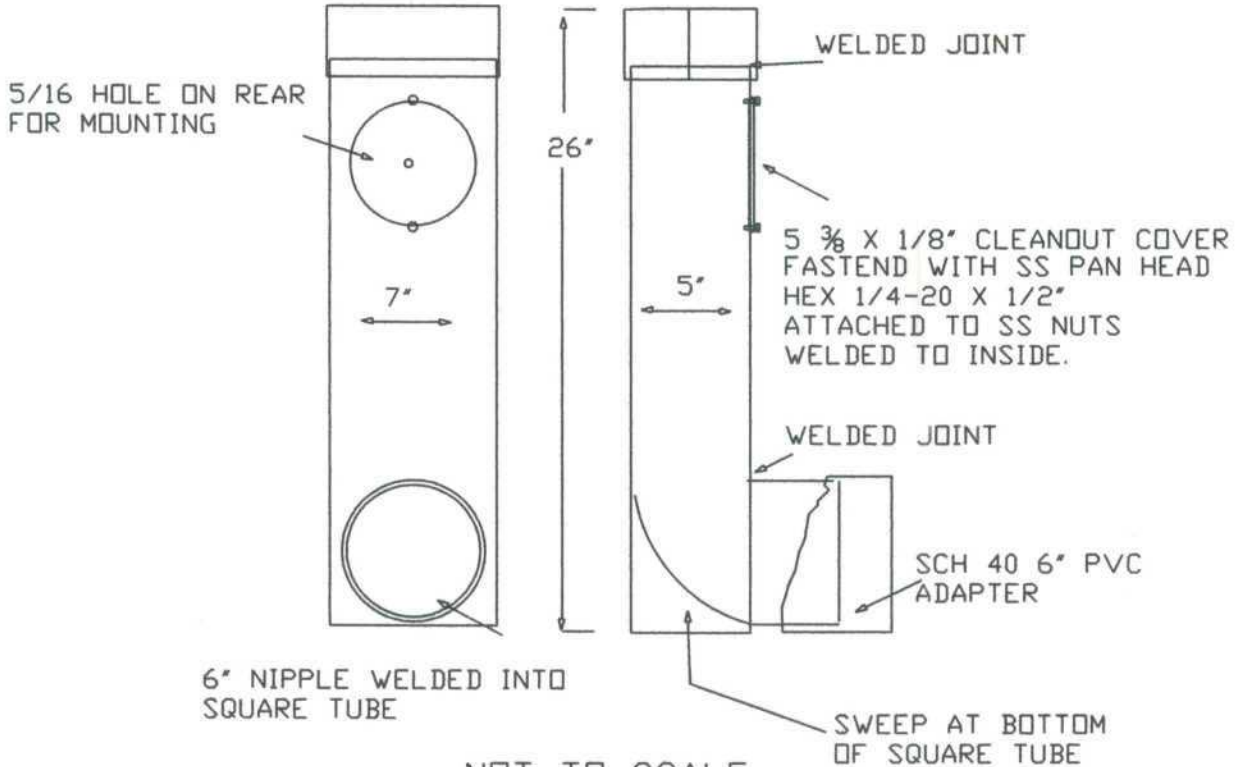

MODEL# 57-26-S COLLAR ID

NOTES:

1. ALL MATERIAL EXCEPT PVC BOOT IS STEEL IS 304 STAINLESS STEEL

2. STEEL IS POWDER COATED IN STANDARD COLORS PER CUSTOMERS CHOICE

NOT TO SCALE

FABRICATED 5"-7"-26" DOWNSPOUT ADAPTOR