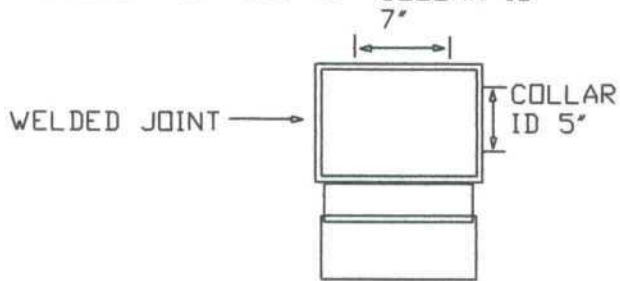

MODEL# 57-26-S COLLAR ID

NOTES:

1. ALL MATERIAL EXCEPT PVC BOOT IS STEEL IS 304 STAINLESS STEEL

2. STEEL IS POWDER COATED IN STANDARD COLORS PER CUSTOMERS CHOICE

NOT TO SCALE

FABRICATED 5"-7"-26" DOWNSPOUT ADAPTOR