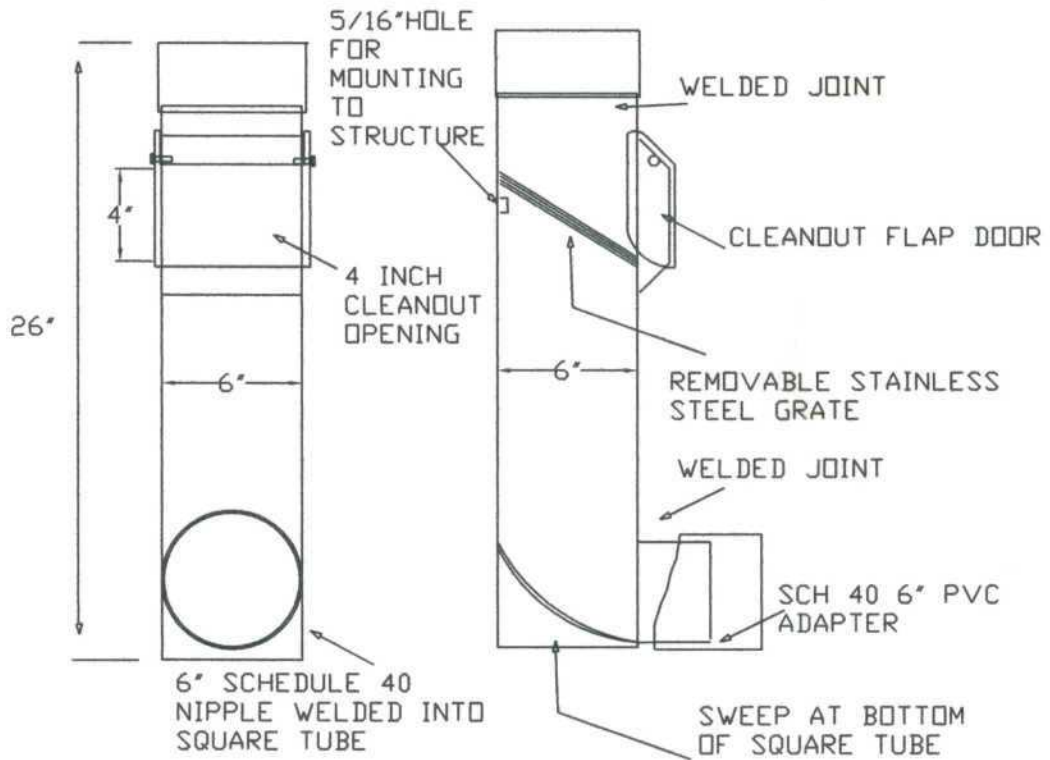

MODEL# 66-26-DT

NOTES:

1. ALL MATERIAL EXCEPT PVC BOOT IS 304 STAINLESS STEEL
2. STEEL IS POWDER COATED IN STANDARD COLORS PER CUSTOMER'S CHOICE.

NOT TO SCALE

FABRICATED 6"x6" DOWNSPOUT ADAPTOR

MADE IN U.S.A.