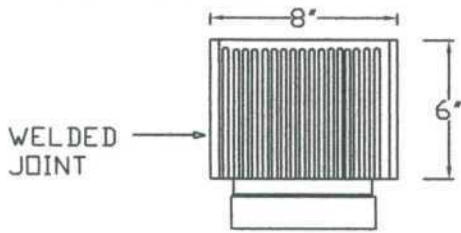

MODEL# 68-26-DT

NOTES:

1. ALL MATERIAL EXCEPT PVC BOOT IS 304 STAINLESS STEEL
2. STEEL IS POWDER COATED IN STANDARD COLORS PER CUSTOMER'S CHOICE.

NOT TO SCALE

FABRICATED 6"x8" DOWNSPOUT ADAPTOR

MADE IN U.S.A.