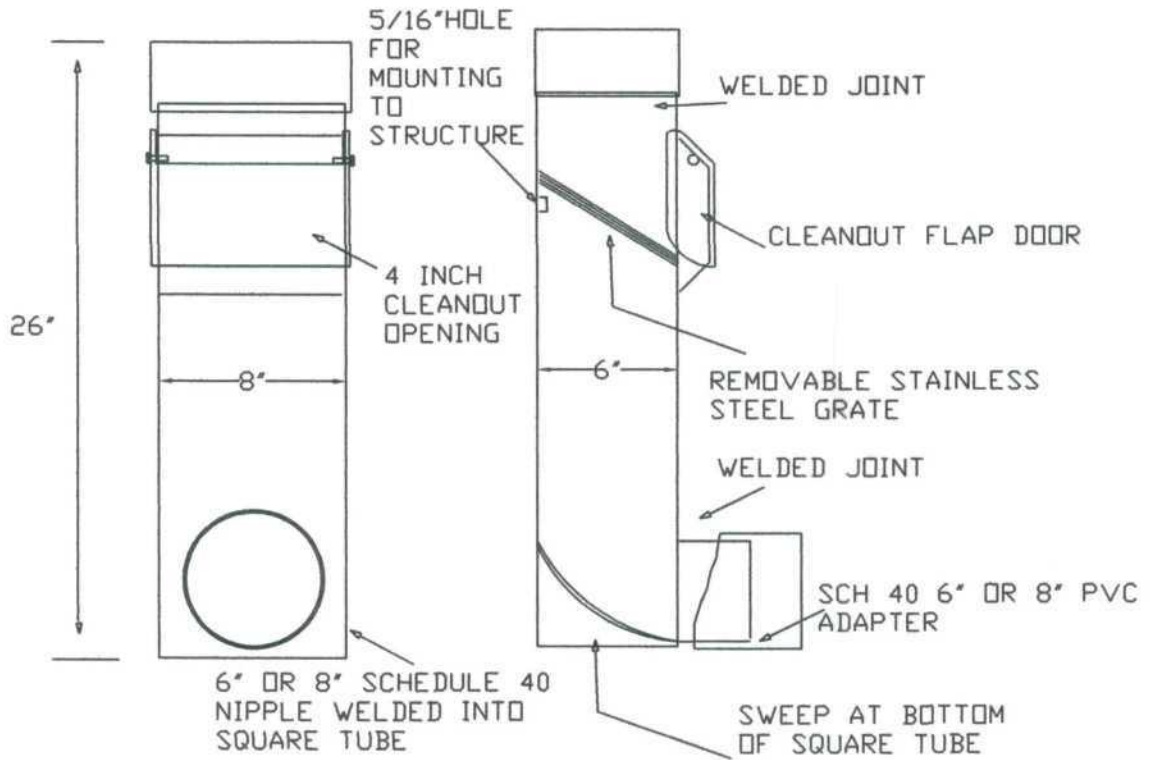

MODEL# 68-26-DT

NOTES:

1. ALL MATERIAL EXCEPT PVC BOOT IS 304 STAINLESS STEEL
2. STEEL IS POWDER COATED IN STANDARD COLORS PER CUSTOMER'S CHOICE.

NOT TO SCALE

FABRICATED 6"x8" DOWNSPOUT ADAPTOR

MADE IN U.S.A.