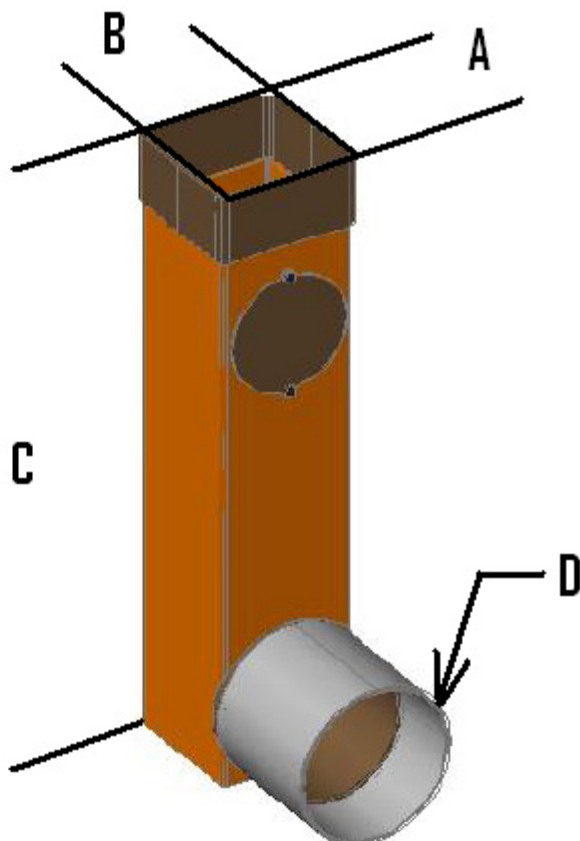

MODEL	A&B	C	D
3426	3" X 4"	26"	4"
3526	3" X 5"	26"	4" OR 6"
4426	4" X 4"	26"	4"
4526	4" X 5"	26"	4"
4626	4" X 6"	26"	6"
5526	5" X 5"	26"	4" OR 6"
5626	5" X 6"	26"	6"
5726	5" X 7"	26"	6"
6626	6" X 6"	26"	6"
6827	6" X 8"	26"	6" OR 8"

### Debris Trap

Available on all models.  
 (Visit our website to view  
 technical drawings.)

**PIEDMONT**  
 DOWNSPOUT ADAPTERS 3d

[www.piedmontpipe.com](http://www.piedmontpipe.com)

704-489-0911